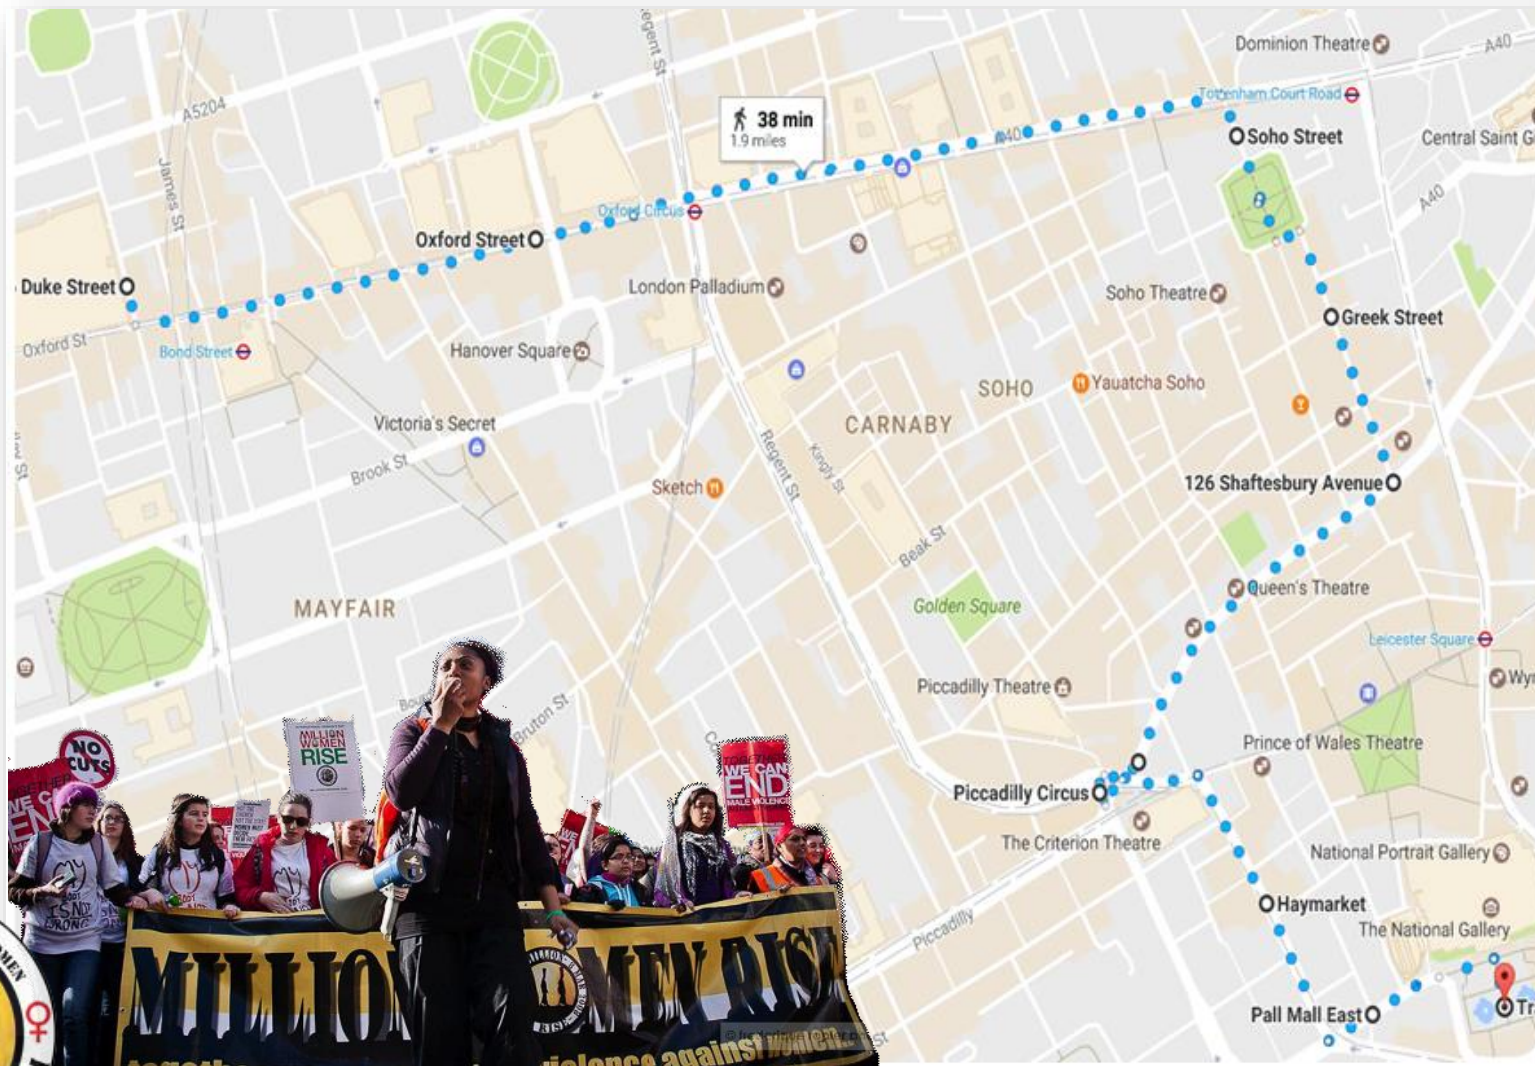

# MILLION WOMEN RISE 2017 ROUTE MAP

- 12.30pm meet on Duke Street, outside of Selfridges
- March begins at 1.15pm, marching down the **centre of Oxford Street**
- Turning right at **Soho Street**
- Walk through **Soho Square** and **Greek Street** to march through the centre of Soho
- Turning right on **Shaftesbury Avenue** to march to **Piccadilly Circus**
- Turning left down **Haymarket Street** and then Pall Mall East for the **3pm Rally at Trafalgar Square**